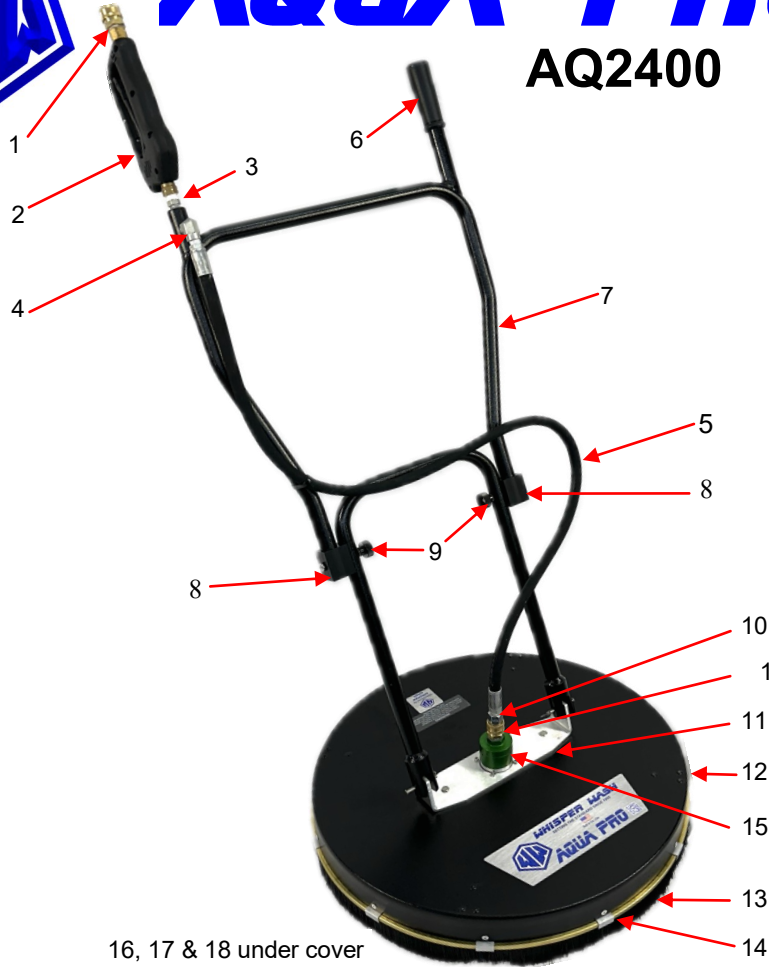

## AQ2400

16, 17 & 18 under cover

1	WW104	Male Socket	2	11	WW222	Handle Bracket	1
2	WW107S	Trigger Gun	1	12	AQP240	Cover	1
3	UC202	1/4" M threaded pipe	1	13	AQ503	Brush	1
4	UC204	Elbow	1	14	WW3116	Rivet & Clips	11
5	WW3107-3/8	Hose	1	15	WW312	Swivel Assembly	1
6	WW109	Grip	1	16	GF504-2	Spray Bar 2 tip	1
7	GF502	Handle	1	17	WW301	Spray Tips	2
8	GF505	Hinge block	2	18	WW400-3/8	Adapter spray bar-swivel	1
9	GF506	Knob & Bolt	2	OPT	GF504-4	4-tip spray bar	
10	WW118	Plug	1	OPT	HF-SS-GF	Infinity Spray Bar	

## Series 3 Swivel Assembly

**WW311 Replacement Cartridge**

1	WW131	Main Seal	1	6	UC232L-3	Lower Gland	1
2	WW130	Static O-Ring, upper	1	7	WW137	Snap Ring	1
3	UC232-3	Upper Gland Plate	1	8	WW138	Bearing	2
4	WW133	Secondary Seal	1	9	WW136	Rotor Shaft	1
5	WW134-3	Static O-Ring, lower	1	10	WW142-3	Quad Seal	1
				11	WW311	Instant Quick Change Cartridge	1