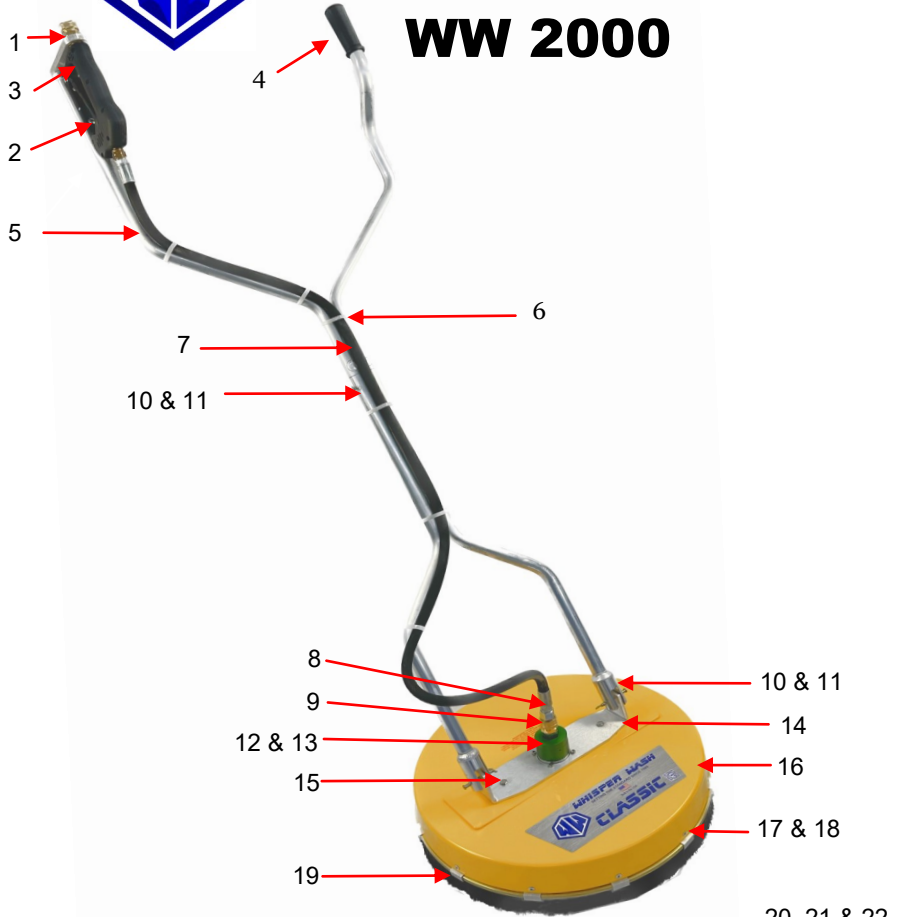

CLASSIC

WW 2000

20, 21 & 22
Under Cover

1	WW104	Male Socket	1	13	WW311	Cartridge (inside swivel)	1
2	WW107S	Trigger Gun	1	14	WW222	Handle Base	1
3	WW100	Fastener	2	15	WW123	Screws/Nylocs	2
4	WW109	Grip	1	16	WW224	Cover	1
5	WW110	Handle	1	17	WW125	Rivets	12
6	WW111	Tie Wrap	7	18	WW126	Clips	12
7	WW151	Hose	1	19	WW127	Brush	1
8	WW118	Female Plug	1	20	WW300-2	2-Tip Spray Bar	1
9	WW104	Male Socket	1	21	WW301	Spray Tips-2502	2
10	WW114	Ring	3	22	WW400-3/8	Adapter 3/8" Swivel to Bar	1
11	WW113	Clevis Pin-large	3	OPT	WW300-4	4 Tip Spry Bar-2502s	1
12	WW312	Swivel Ser. 3	1	OPT	HF-SS-CL	Infinity Spray Bar	

Series 3 Swivel Assembly

WW311 Replacement Cartridge

1	WW131	Main Seal	1	6	UC232L-3	Lower Gland	1
2	WW130	Static O-Ring, upper	1	7	WW137	Snap Ring	1
3	UC232-3	Upper Gland Plate	1	8	WW138	Bearing	2
4	WW133	Secondary Seal	1	9	WW136	Rotor Shaft	1
5	WW134-3	Static O-Ring, lower	1	10	WW142-3	Quad Seal	1
				11	WW311	Instant Quick Change Cartridge	1