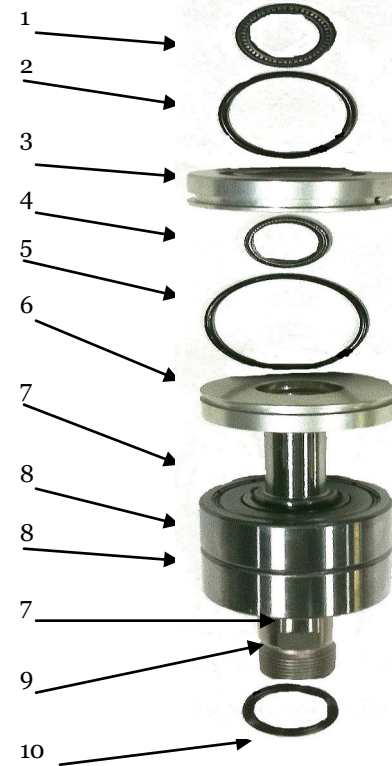

CLASSIC

WW 2000

20, 21 & 22
Under Cover

1	WW104	Male Socket	1	13	WW311	Cartridge (inside swivel)	1
2	WW107S	Trigger Gun	1	14	WW222	Handle Base	1
3	WW100	Fastener	2	15	WW123	Screws/Nylocs	2
4	WW109	Grip	1	16	WW224	Cover	1
5	WW110	Handle	1	17	WW125	Rivets	12
6	WW111	Tie Wrap	7	18	WW126	Clips	12
7	WW151	Hose	1	19	WW127	Brush	1
8	WW118	Female Plug	1	20	WW300-2	2-Tip Spray Bar	1
9	WW104	Male Socket	1	21	WW301	Spray Tips-2502	2
10	WW114	Ring	3	22	WW400-3/8	Adapter 3/8" Swivel to Bar	1
11	WW113	Clevis Pin-large	3	OPT	WW300-4	4 Tip Spry Bar-2502s	1
12	WW312	Swivel Ser. 3	1	OPT	HF-SS-CL	Infinity Spray Bar	

Series 3 Swivel Assembly

WW311 Replacement Cartridge

1	WW131	Main Seal	1	6	UC232L-3	Lower Gland	1
2	WW130	Static O-Ring, upper	1	7	WW137	Snap Ring	1
3	UC232-3	Upper Gland Plate	1	8	WW138	Bearing	2
4	WW133	Secondary Seal	1	9	WW136	Rotor Shaft	1
5	WW134-3	Static O-Ring, lower	1	10	WW142-3	Quad Seal	1
				11	WW311	Instant Quick Change Cartridge	1