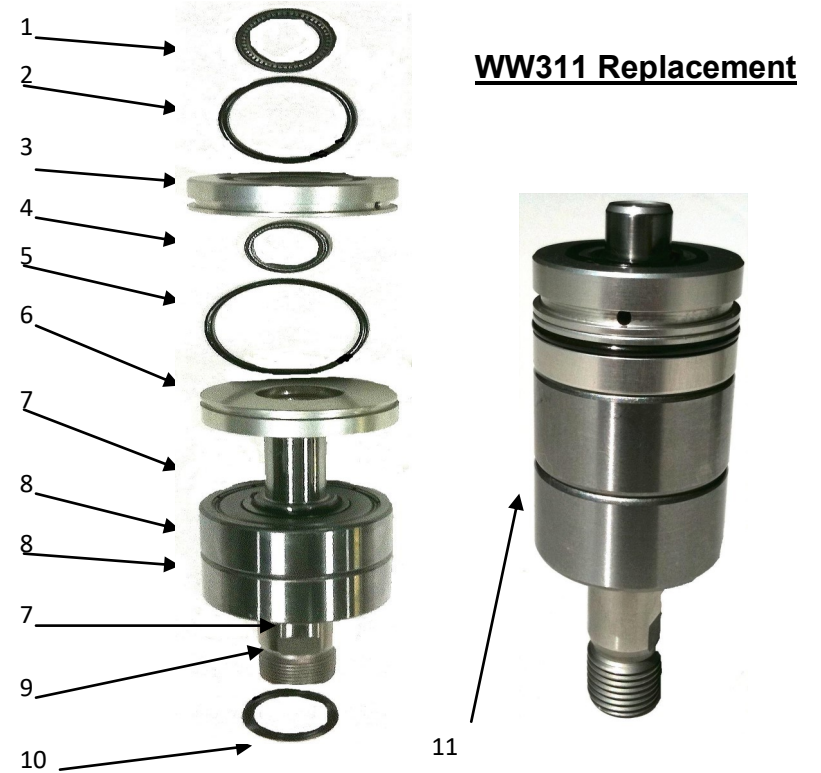

CLASSIC EXTREME DUTY WW3000

1	WW104	Male Socket	1	13	WW311	Cartridge (inside)	1
2	WW107S	Trigger Gun	1	14	WW222	Handle Base	1
3	WW100	Fastener	2	15	WW123	Screws/Nylocs	2
4	WW109	Grip	1	16	WW124-AL	Cover Aluminum	1
5	WW110	Handle	1	17	WW125-EX	Rivets	12
6	WW111	Tie Wrap	7	18	WW126	Clips	12
7	WW151	Hose 3/8	1	19	WW127	Brush	1
8	WW118	Female Plug	1	20	WW300-2SS	2 Tip Spray Bar / Stainless Steel	1
9	WW104	Male Socket	1	21	WW301	Spray Tips-25025	2
10	WW114	Ring	3	22	WW400-3/8	Adapter-Swivel to Bar	1
11	WW113	Clevis Pin-large	3	23	HF-SS-CL	Infinity Spray Bar	
12	WW312	Swivel Ser. 3	1				

Series 3 Swivel Assembly

1	WW131	Main Seal	1	6	UC232L-3	Lower Gland	1
2	WW130	Static O-Ring, upper	1	7	WW137	Snap Ring	1
3	UC232-3	Upper Gland Plate	1	8	WW138	Bearing	2
4	WW133	Secondary Seal	1	9	WW136	Rotor Shaft	1
5	WW134-3	Static O-Ring, lower	1	10	WW142-3	Quad Seal	1
				11	WW311	Instant Quick Change Cartridge	1