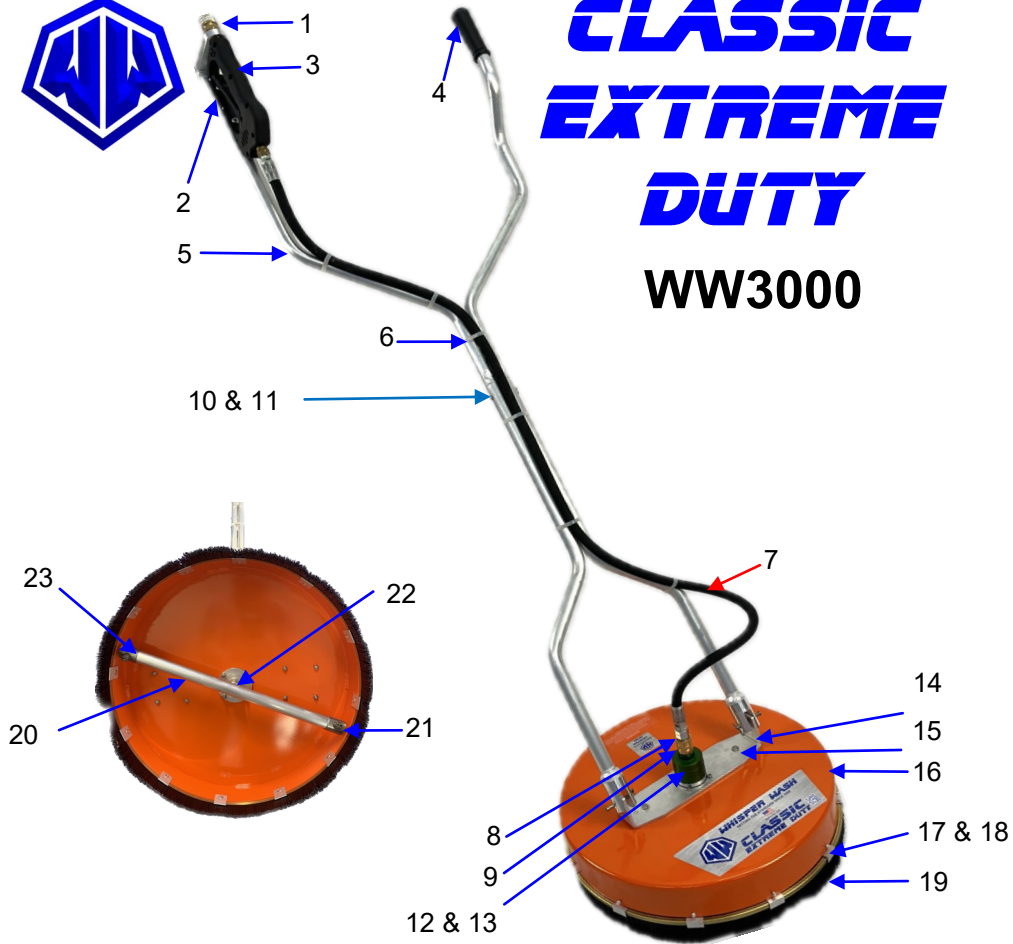

CLASSIC EXTREME DUTY WW3000

1	WW104	Male Socket	1	13	WW311	Cartridge (inside)	1
2	WW107S	Trigger Gun	1	14	WW222	Handle Base	1
3	WW100	Fastener	2	15	WW123	Screws/Nylocs	2
4	WW109	Grip	1	16	WW124-AL	Cover Aluminum	1
5	WW110	Handle	1	17	WW125-EX	Rivets	12
6	WW111	Tie Wrap	7	18	WW126	Clips	12
7	WW151	Hose 3/8	1	19	WW127	Brush	1
8	WW118	Female Plug	1	20	WW300-2SS	2 Tip Spray Bar / Stainless Steel	1
9	WW104	Male Socket	1	21	WW301	Spray Tips-25025	2
10	WW114	Ring	3	22	WW400-3/8	Adapter-Swivel to Bar	1
11	WW113	Clevis Pin-large	3	23	HF-SS-CL	Infinity Spray Bar	
12	WW312	Swivel Ser. 3	1				

Series 3 Swivel Assembly

1	WW131	Main Seal	1	6	UC232L-3	Lower Gland	1
2	WW130	Static O-Ring, upper	1	7	WW137	Snap Ring	1
3	UC232-3	Upper Gland Plate	1	8	WW138	Bearing	2
4	WW133	Secondary Seal	1	9	WW136	Rotor Shaft	1
5	WW134-3	Static O-Ring, lower	1	10	WW142-3	Quad Seal	1
				11	WW311	Instant Quick Change Cartridge	1