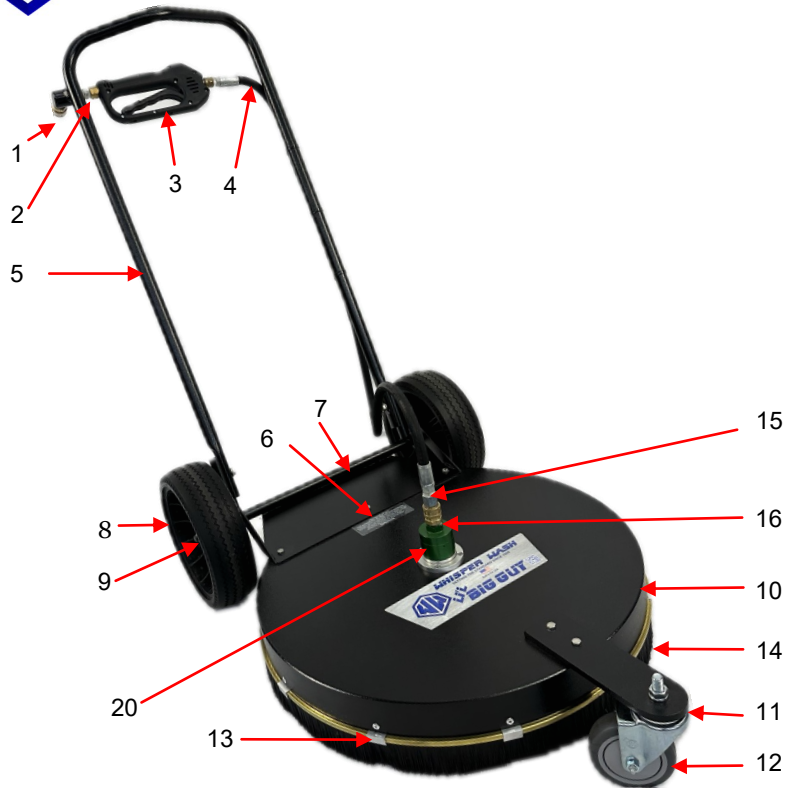

LI'L BIG GUY

WW-2400

17, 18 & 19 Under Cover

1	WW104	Socket	1	11	WW3114	Extension	1
2	WW3103	3/8 M/M Adapter	1	12	WW3115	Caster	1
3	WW107S	Trigger Gun	1	13	WW3116	Clip/Rivet	11
4	WW3107-3/8	Hose	1	14	GF503	Brush	1
5	WW3108N	1 piece handle	1	15	WW118	Plug, Female	1
6	WW3110N/B	Nut & Bolt for Axel	4	16	WW104	Socket	1
7	WW3110	Axle Assy	1	17	GF504-2	Spray Bar-2 Tip	1
8	WW3111NF2	Tire	2	18	WW301	Spray Tips-25025	2
9	WW3112	Nut	2	19	WW400-3/8	Adapter 3/8" bar-swivel	1
10	LBG240	Cover	1	20	WW312	Swivel	1
Op	HF-SS-GF	Infinity Bar		Op	GF504-4	4 Tip Spray Bar 2502	

Series 3 Swivel Assembly

WW311 Replacement Cartridge

1	WW131	Main Seal	1	6	UC232L-3	Lower Gland	1
2	WW130	Static O-Ring, upper	1	7	WW137	Snap Ring	1
3	UC232-3	Upper Gland Plate	1	8	WW138	Bearing	2
4	WW133	Secondary Seal	1	9	WW136	Rotor Shaft	1
5	WW134-	Static O-Ring, lower	1	10	WW142-3	Quad Seal	1
				11	WW311	Instant Quick Change Cartridge	1